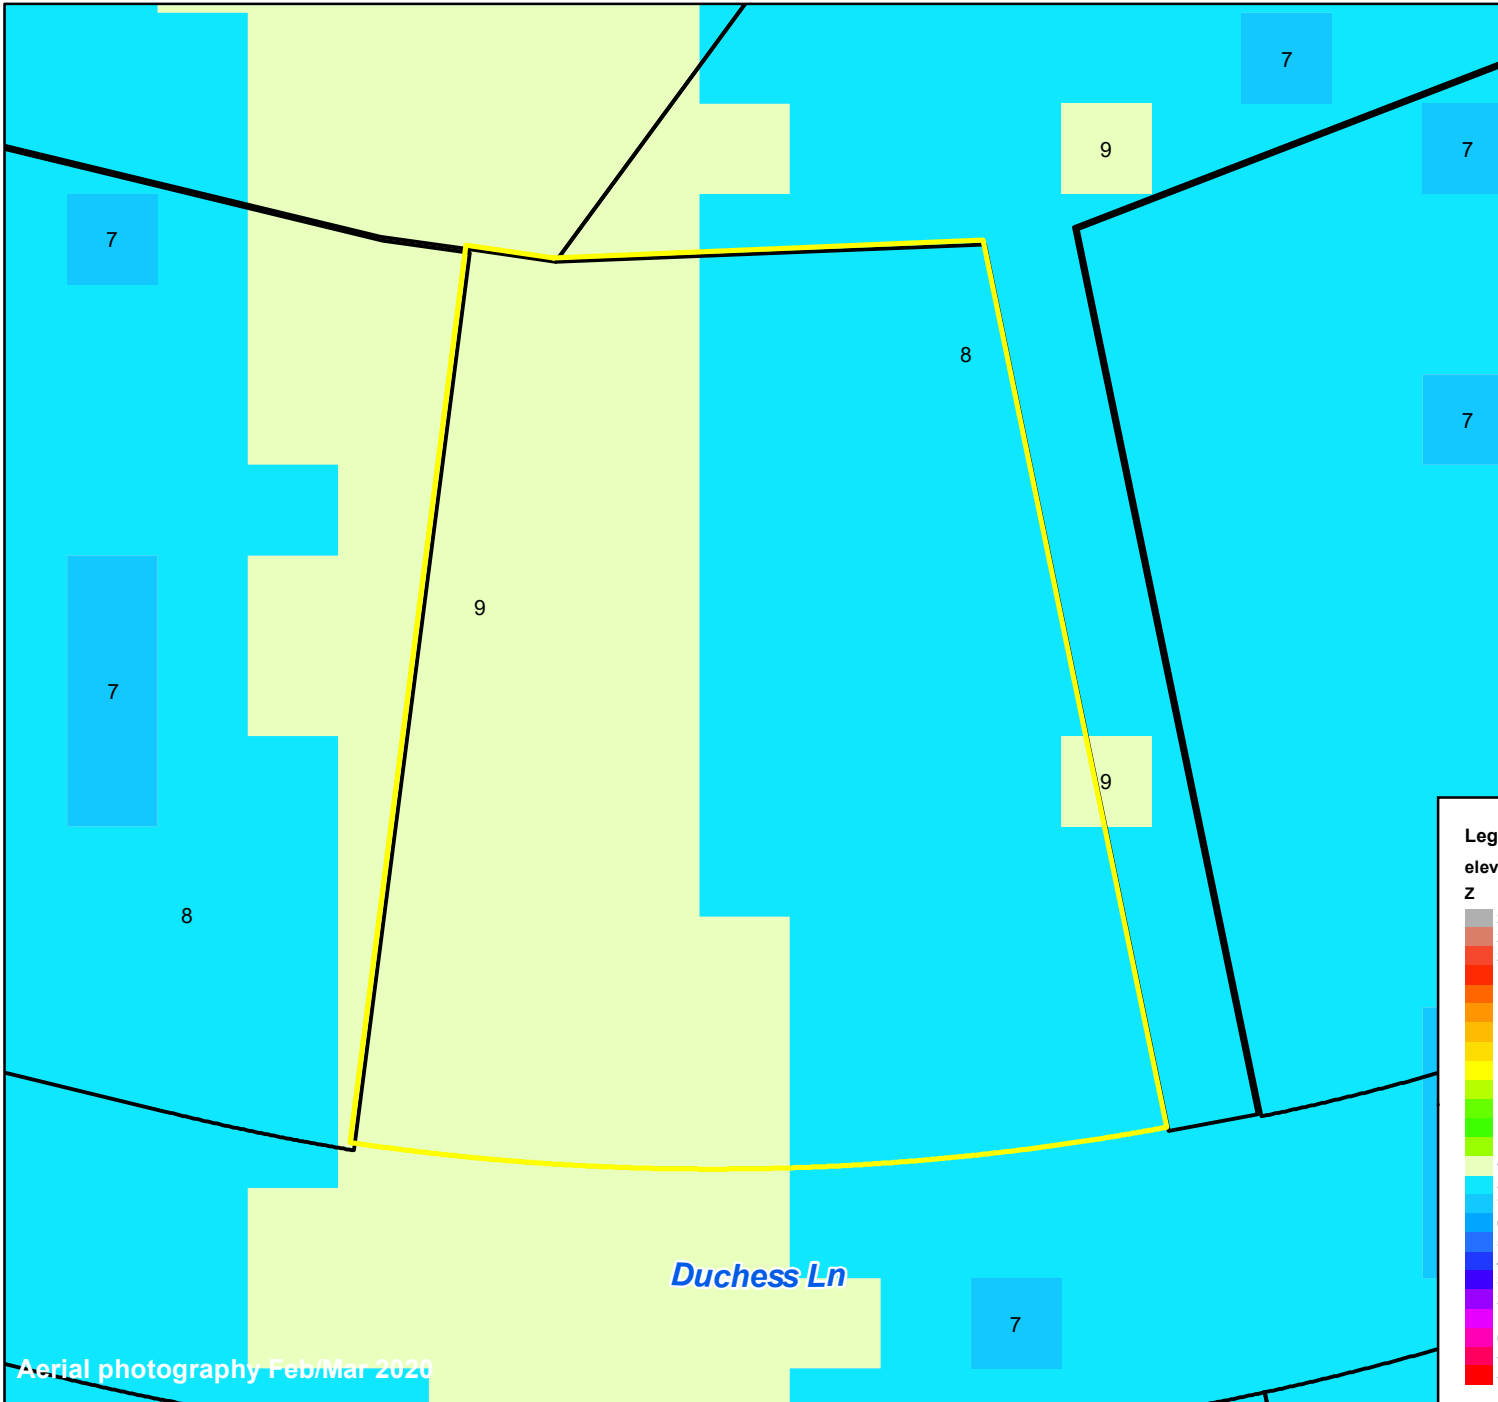

Pasquotank County, NC

Parcel ID: 8901 876810

Map: P60-211

LOT: 140

00502 DUCHESS LN
VALLENGA, WILLIAM C
& JODI
502 DUCHESS LN
ELIZABETH CITY NC 27909

Deed Book: 1358

Deed Page: 520

Date: 20200214

Land Value: 31900

Ag Value: 0

Bldg Value: 215200

Total Value: 247100

Taxed Acres: 0.693

PASQUOTANK
COUNTY NC

Date: 3/6/2023

Property Ownership/
Lines as of January 1, 2023

Aerial photography Feb/Mar 2020

NOT A SURVEY

This map was created from historic maps, recorded deeds and surveys.
It CAN NOT be used to convey land, settle land disputes or build fences.